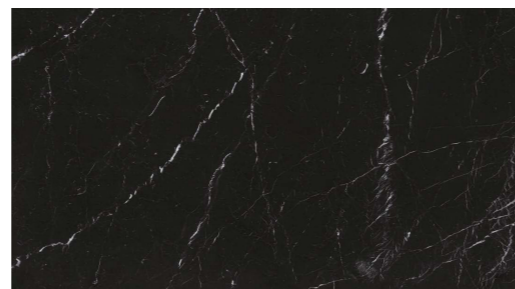

Marble Look Raffaello

Marble Look Terrazzo Grey

Marble Look Imperial

Marble Look Golden White

Marble Look Statuario

Marble Look Calacatta Extra

Marble Look Calacatta Vena Vecchia

Marble Look Capraia

Marble Look Grigio Carnico

Marble Look Elegant Black

Marble Look Saint Laurent

Marble Look Frappuccino

Stone Look

Gres Effetto Pietra • Stone Look Stoneware • Grès Effet Pierre • Feinsteinzeug in Natursteinoptik
 • Gres Efecto Piedra • Керамогранит под камень