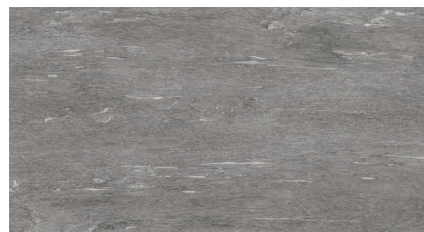

Marble Look Grigio Carnico

Marble Look Elegant Black

Marble Look Saint Laurent

Marble Look Frappuccino

Stone Look

Gres Effetto Pietra • Stone Look Stoneware • Grès Effet Pierre • Feinsteinzeug in Natursteinoptik
 • Gres Efecto Piedra • Керамогранит под камень

Stone Look Basaltina

Stone Look Bluestone

Stone Look Pietra di Vals Grey

Stone Look Moon

Stone Look Granito Black

Stone Look Ceppo di Gré Grey

Stone Look Gris du Gente

Concrete Look