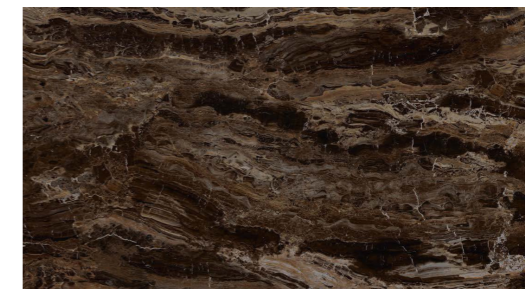

GRIGIO PERLA
OPACO
MATT GRIGIO
PERLA

Marble Look

Gres Effetto Marmo • Marble-Look Stoneware • Grès Effet Marbre • Feinsteinzeug in Marmoroptik
• Gres Efecto Mármol • Керамогранит Под Мрамор

Marble Look Altissimo

Marble Look Raffaello

Marble Look Terrazzo Grey

Marble Look Imperial

Marble Look Golden White

Marble Look Statuario

Marble Look Calacatta Extra

Marble Look Calacatta Vena Vecchia

Marble Look Capraia

Marble Look Grigio Carnico

Marble Look Elegant Black

Marble Look Saint Laurent

Marble Look Frappuccino

Stone Look

Gres Effetto Pietra • Stone Look Stoneware • Grès Effet Pierre • Feinsteinzeug in Natursteinoptik
 • Gres Efecto Piedra • Керамогранит под камень

Stone Look Basaltina

Stone Look Bluestone

Stone Look Pietra di Vals Grey

Stone Look Moon

Stone Look Granito Black

Stone Look Ceppo di Gré Grey

Stone Look Gris du Gente

Concrete Look