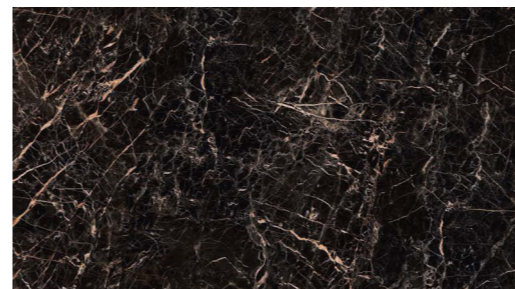

Marble Look Raffaello

Marble Look Terrazzo Grey

Marble Look Imperial

Marble Look Golden White

Marble Look Statuario

Marble Look Calacatta Extra

Marble Look Calacatta Vena Vecchia

Marble Look Capraia

Marble Look Grigio Carnico

Marble Look Elegant Black

Marble Look Saint Laurent

Marble Look Frappuccino

Stone Look

Gres Effetto Pietra • Stone Look Stoneware • Grès Effet Pierre • Feinsteinzeug in Natursteinoptik
 • Gres Efecto Piedra • Керамогранит под камень